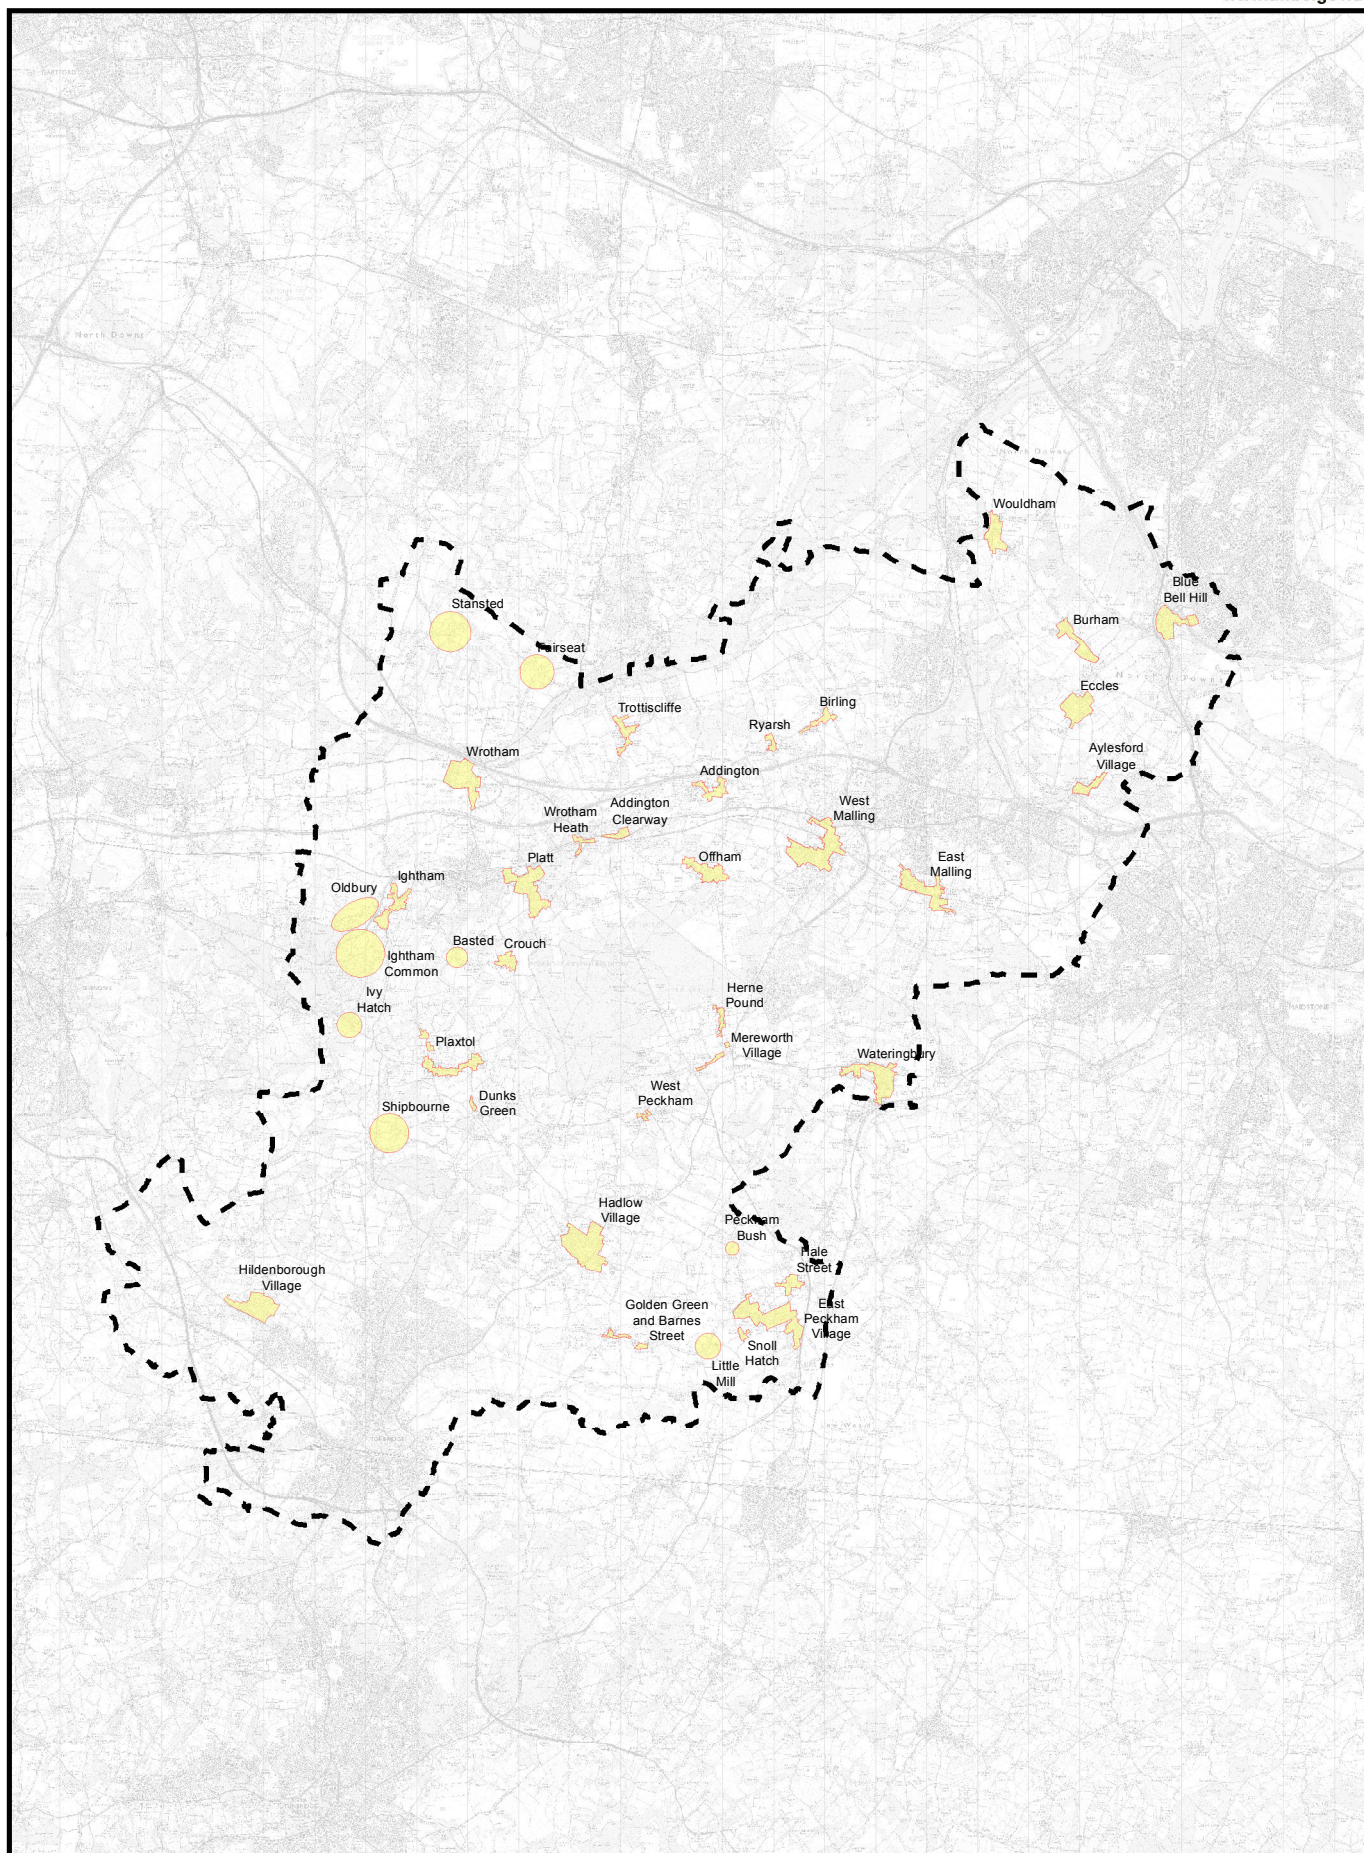

RURAL SETTLEMENTS MAP

www.tmbc.gov.uk

Map of Rural Settlements within Tonbridge and Malling Borough Council

Scale 1:150,000

© Crown copyright and database rights 2014 Ordnance Survey 100023300

Map Dated: 10 Sep 2014