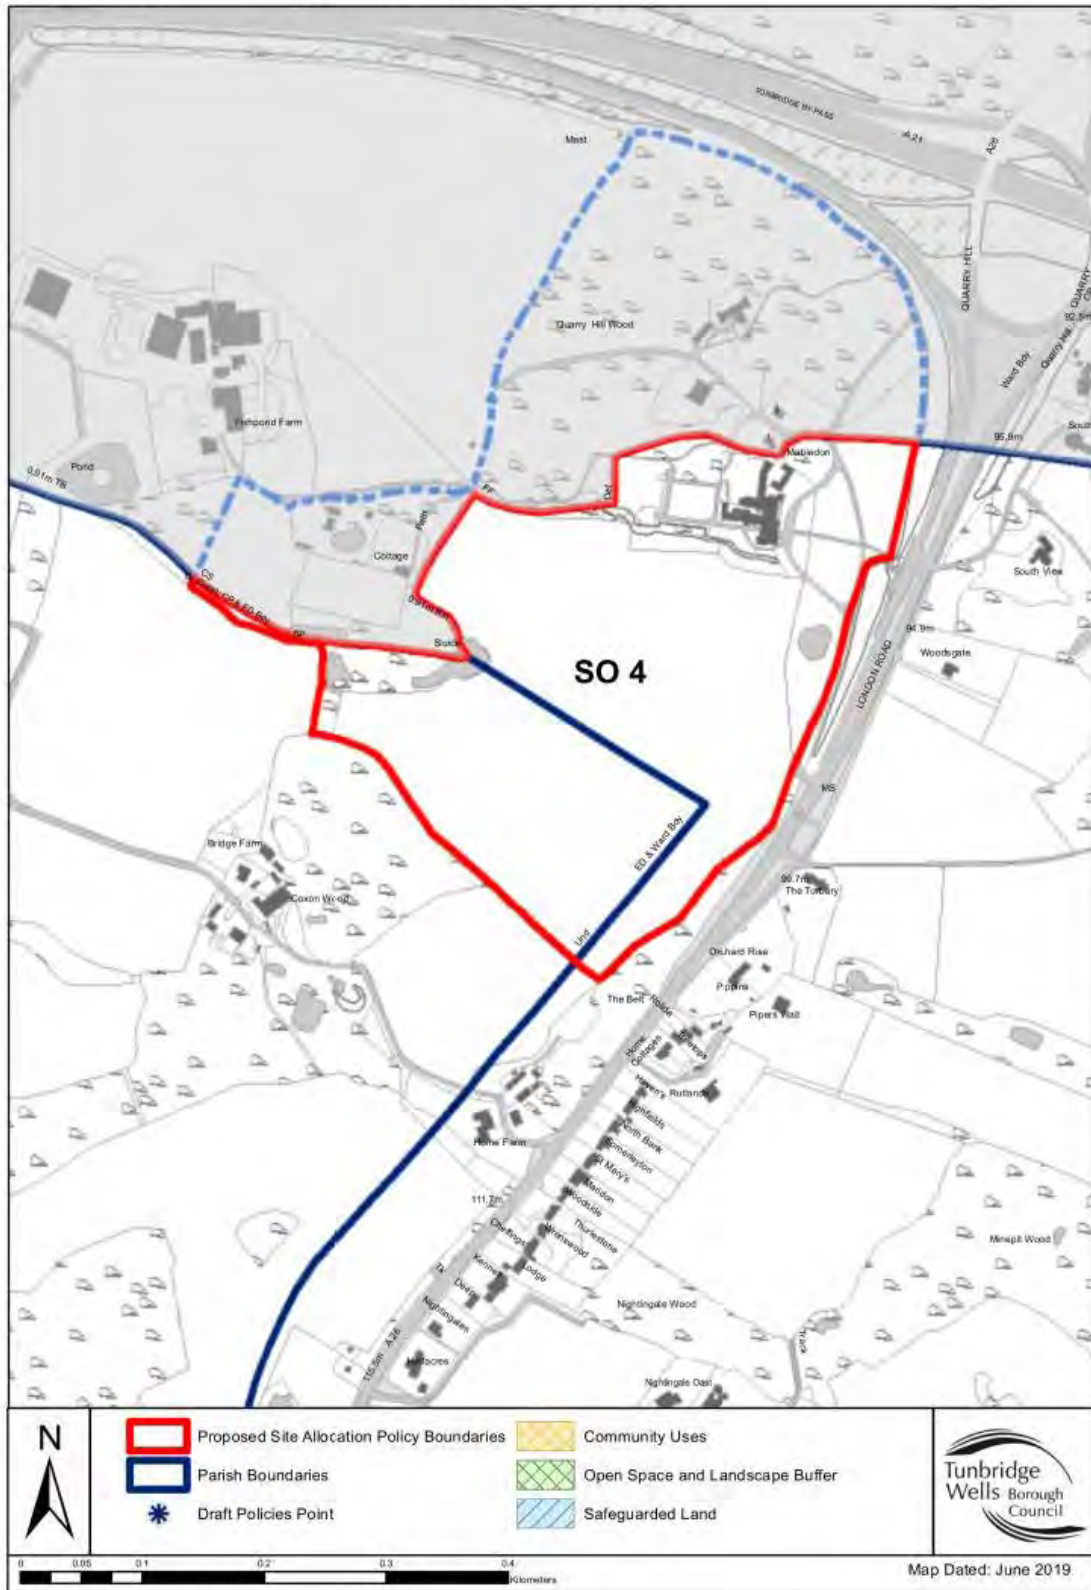

Appendix 1: Maps showing sites of cross boundary significance in Draft TW LP (Sept 2019)

1. Site of proposed new secondary school at Capel (Policy AL/CA2)

TWBC Draft Local Plan: Proposed Site Allocations

2. Site of proposed new settlement at Tudeley (Policies STR/CA1 and AL/CA1)

TWBC Draft Local Plan: Proposed Site Allocations

3. Site Allocations at Paddock Wood (Policies STR/PW1 and AL/PW1)

TWBC Draft Local Plan: Proposed Site Allocations

4. Mabledon House (Policy AL/SO4)

TWBC Draft Local Plan: Proposed Site Allocations

5. Site at Mabledon and Nightingale (Policy AL/SO3)

TWBC Draft Local Plan: Proposed Site Allocations

6. Proposed Employment Land at Longfield Road, Tunbridge Wells (Policy AL/RTW12)

TWBC Draft Local Plan: Proposed Site Allocations