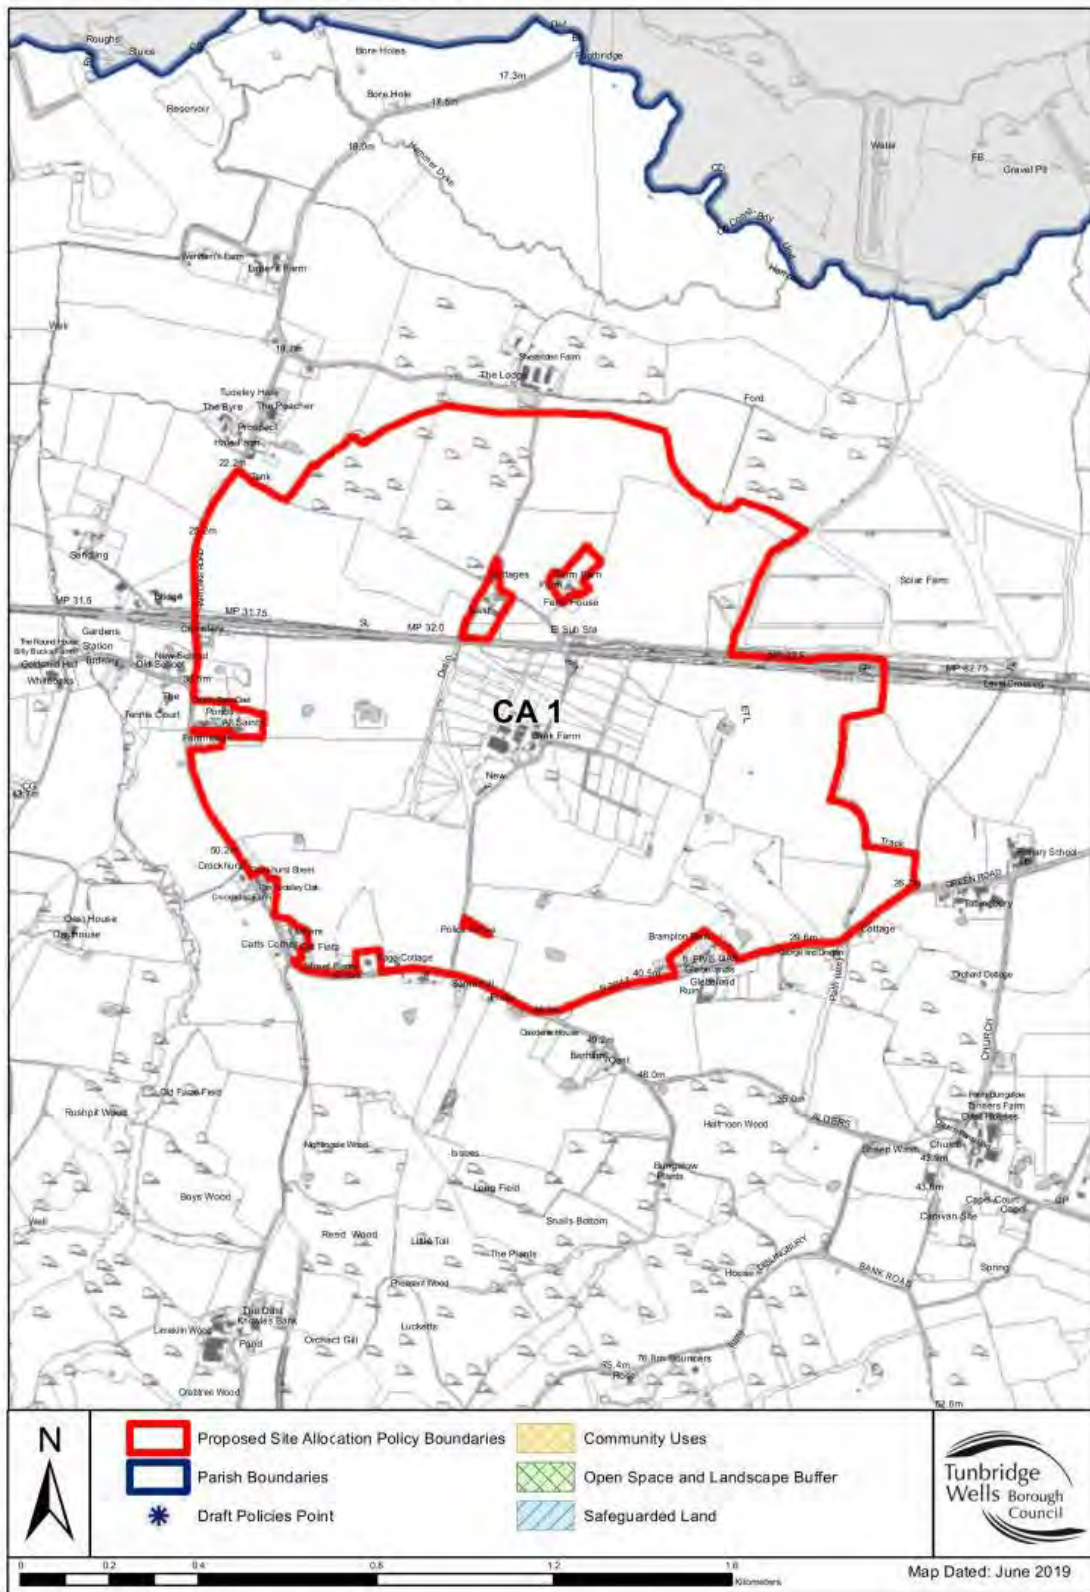

Appendix 1: Maps showing sites of cross boundary significance in Draft TW LP (Sept 2019)

1. Site of proposed new secondary school at Capel (Policy AL/CA2)

TWBC Draft Local Plan: Proposed Site Allocations

2. Site of proposed new settlement at Tudeley (Policies STR/CA1 and AL/CA1)

TWBC Draft Local Plan: Proposed Site Allocations

3. Site Allocations at Paddock Wood (Policies STR/PW1 and AL/PW1)

TWBC Draft Local Plan: Proposed Site Allocations

4. Mabledon House (Policy AL/SO4)

TWBC Draft Local Plan: Proposed Site Allocations

5. Site at Mabledon and Nightingale (Policy AL/SO3)

TWBC Draft Local Plan: Proposed Site Allocations

6. Proposed Employment Land at Longfield Road, Tunbridge Wells (Policy AL/RTW12)

TWBC Draft Local Plan: Proposed Site Allocations