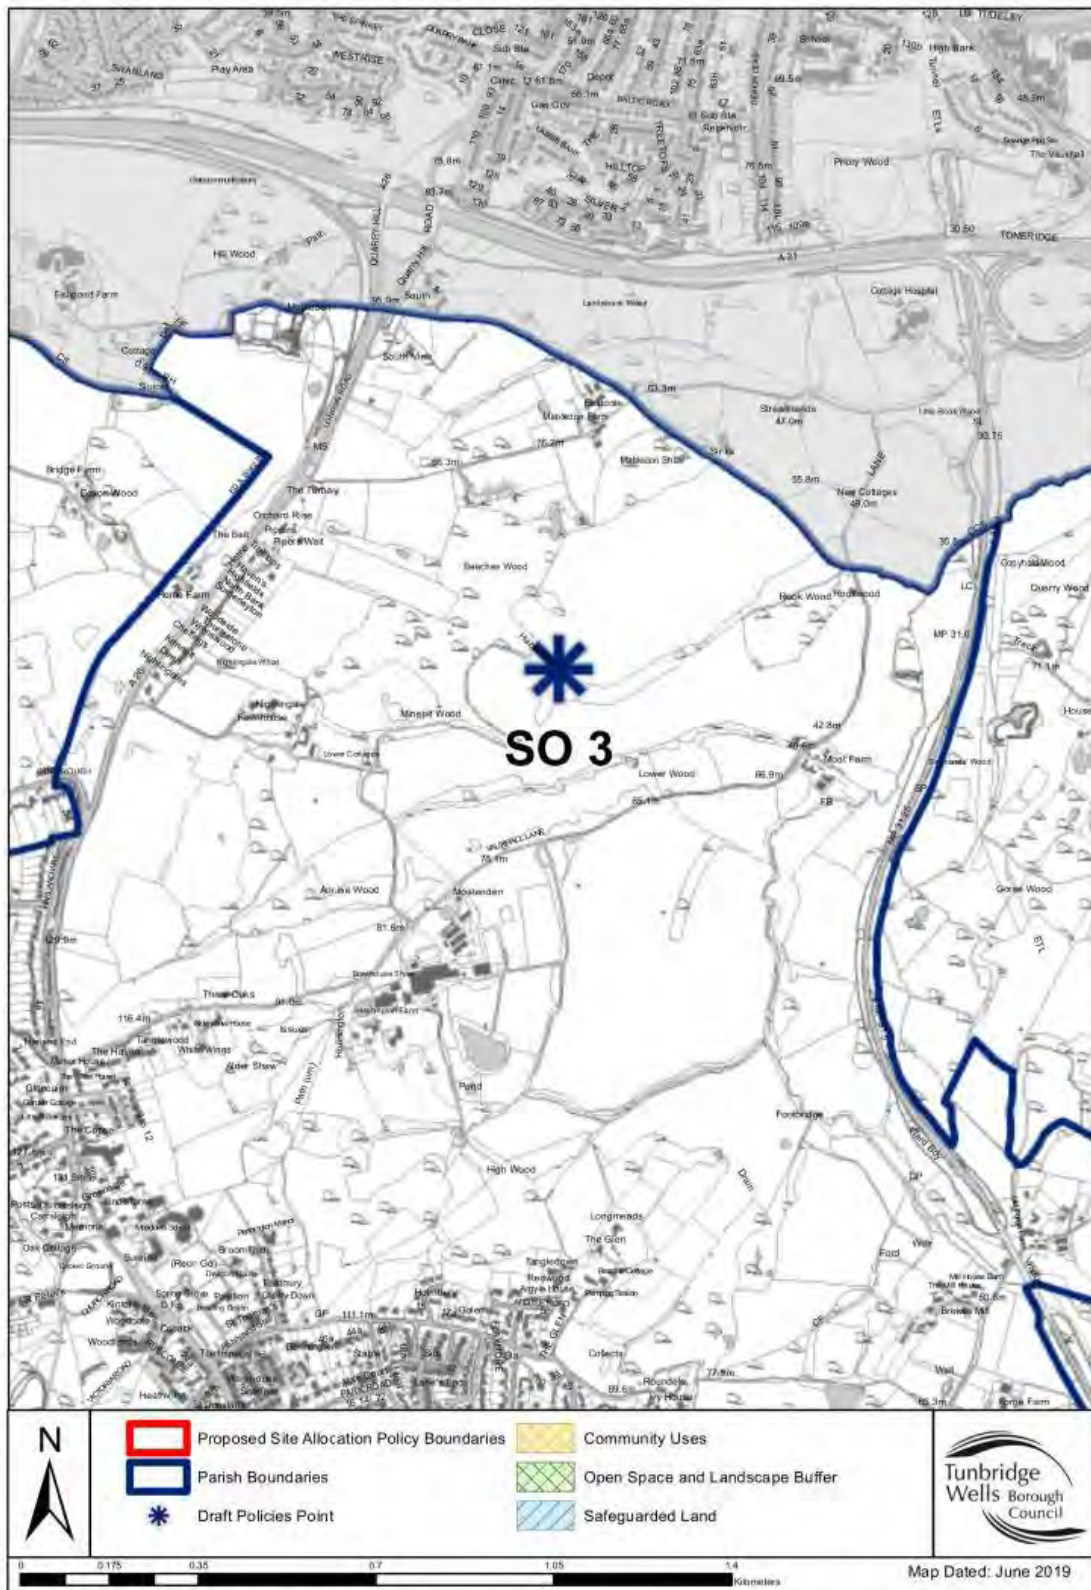

Appendix 1: Maps showing sites of cross boundary significance in Draft TW LP (Sept 2019)

1. Site of proposed new secondary school at Capel (Policy AL/CA2)

TWBC Draft Local Plan: Proposed Site Allocations

2. Site of proposed new settlement at Tudeley (Policies STR/CA1 and AL/CA1)

TWBC Draft Local Plan: Proposed Site Allocations

3. Site Allocations at Paddock Wood (Policies STR/PW1 and AL/PW1)

TWBC Draft Local Plan: Proposed Site Allocations

4. Mabledon House (Policy AL/SO4)

TWBC Draft Local Plan: Proposed Site Allocations

5. Site at Mabledon and Nightingale (Policy AL/SO3)

TWBC Draft Local Plan: Proposed Site Allocations

6. Proposed Employment Land at Longfield Road, Tunbridge Wells (Policy AL/RTW12)

TWBC Draft Local Plan: Proposed Site Allocations