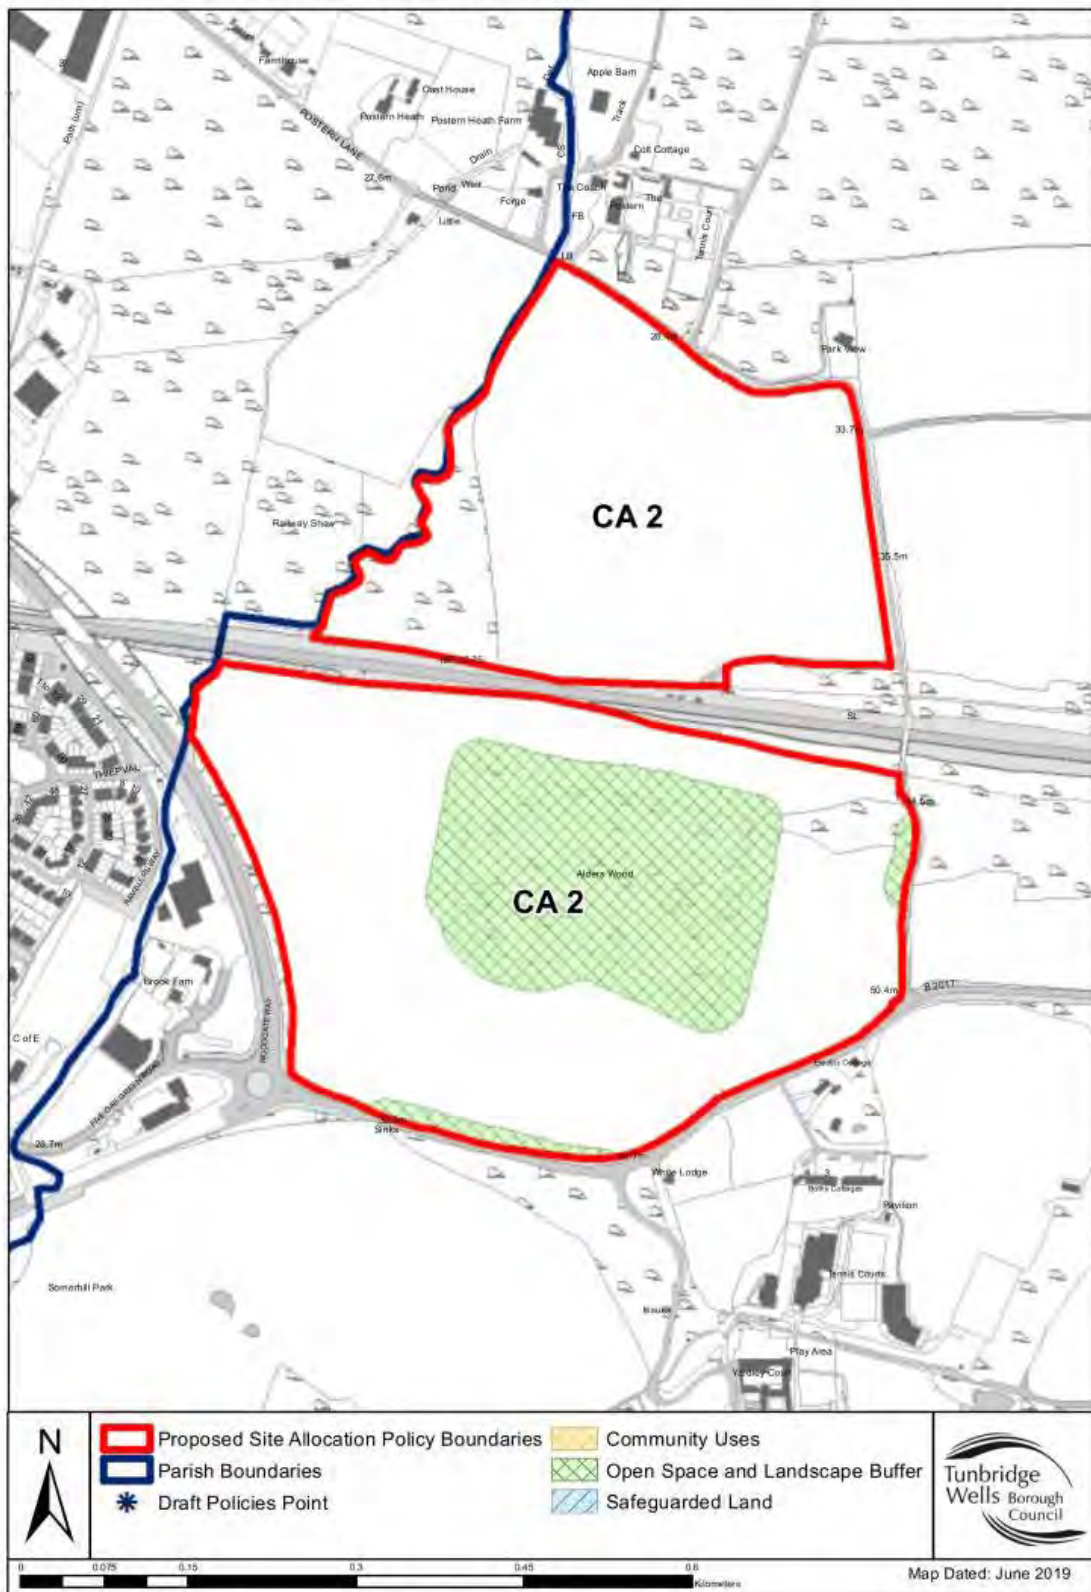

Appendix 1: Maps showing sites of cross boundary significance in Draft TW LP (Sept 2019)

1. Site of proposed new secondary school at Capel (Policy AL/CA2)

TWBC Draft Local Plan: Proposed Site Allocations

2. Site of proposed new settlement at Tudeley (Policies STR/CA1 and AL/CA1)

TWBC Draft Local Plan: Proposed Site Allocations

3. Site Allocations at Paddock Wood (Policies STR/PW1 and AL/PW1)

TWBC Draft Local Plan: Proposed Site Allocations

4. Mabledon House (Policy AL/SO4)

TWBC Draft Local Plan: Proposed Site Allocations

5. Site at Mabledon and Nightingale (Policy AL/SO3)

TWBC Draft Local Plan: Proposed Site Allocations

6. Proposed Employment Land at Longfield Road, Tunbridge Wells (Policy AL/RTW12)

TWBC Draft Local Plan: Proposed Site Allocations