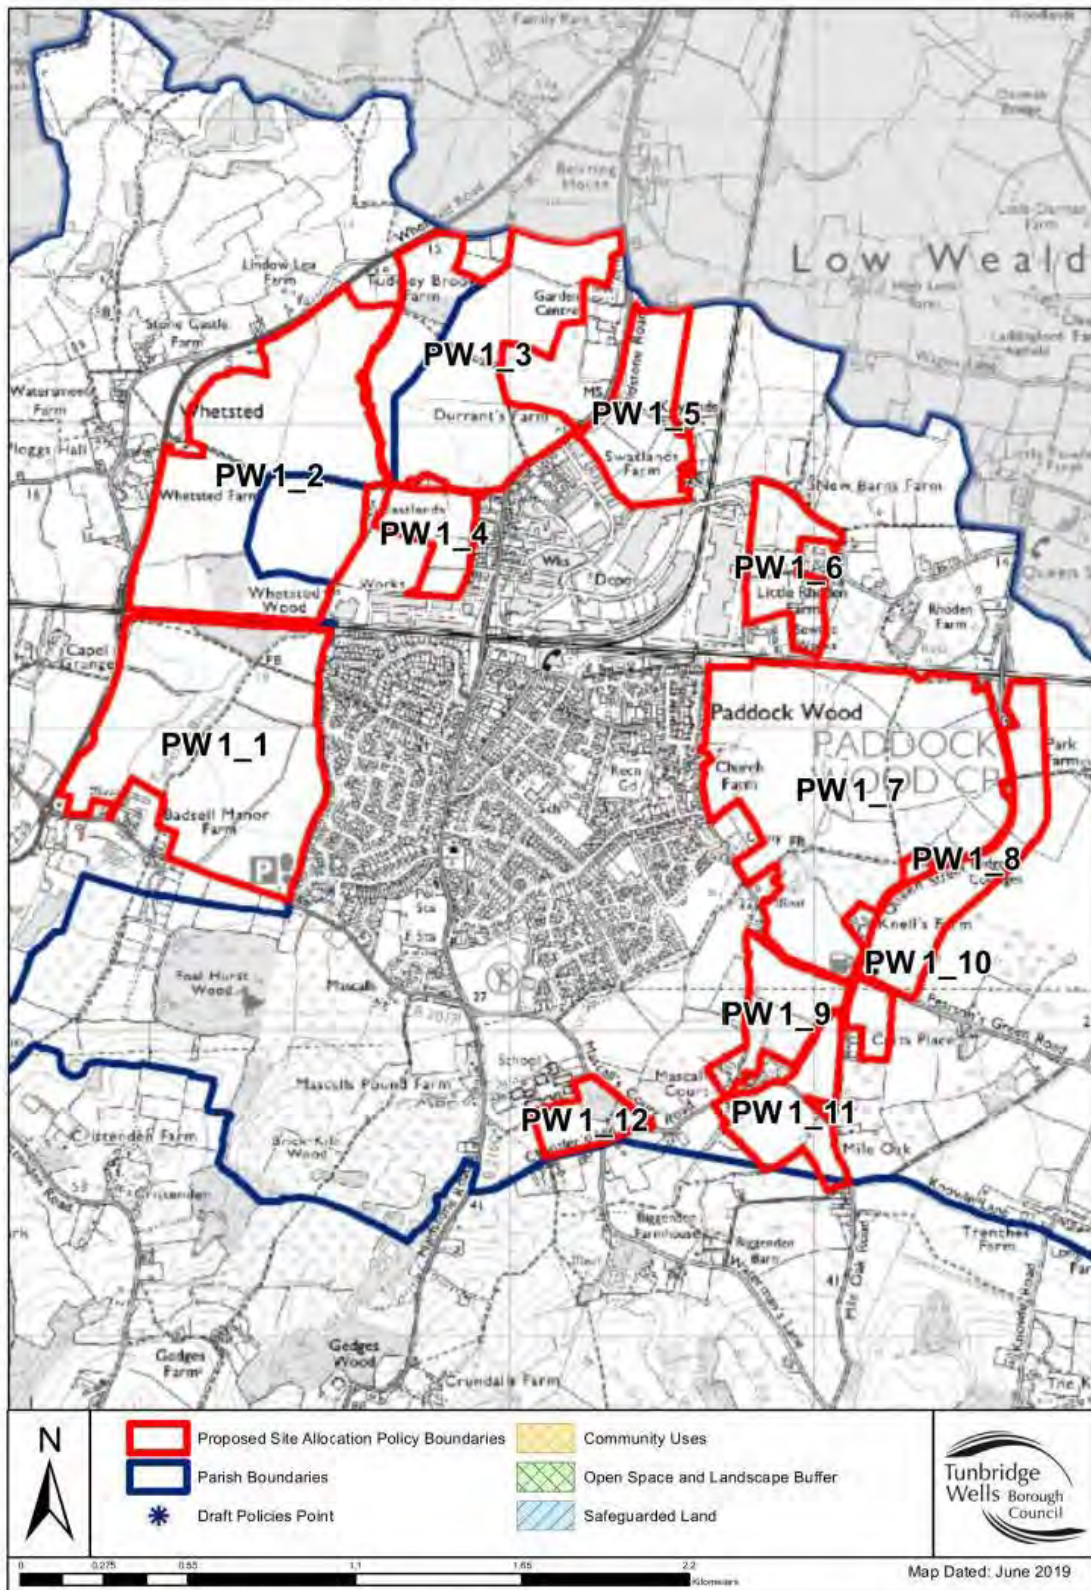

Appendix 1: Maps showing sites of cross boundary significance in Draft TW LP (Sept 2019)

1. Site of proposed new secondary school at Capel (Policy AL/CA2)

TWBC Draft Local Plan: Proposed Site Allocations

2. Site of proposed new settlement at Tudeley (Policies STR/CA1 and AL/CA1)

TWBC Draft Local Plan: Proposed Site Allocations

3. Site Allocations at Paddock Wood (Policies STR/PW1 and AL/PW1)

TWBC Draft Local Plan: Proposed Site Allocations

4. Mabledon House (Policy AL/SO4)

TWBC Draft Local Plan: Proposed Site Allocations

5. Site at Mabledon and Nightingale (Policy AL/SO3)

TWBC Draft Local Plan: Proposed Site Allocations

6. Proposed Employment Land at Longfield Road, Tunbridge Wells (Policy AL/RTW12)

TWBC Draft Local Plan: Proposed Site Allocations