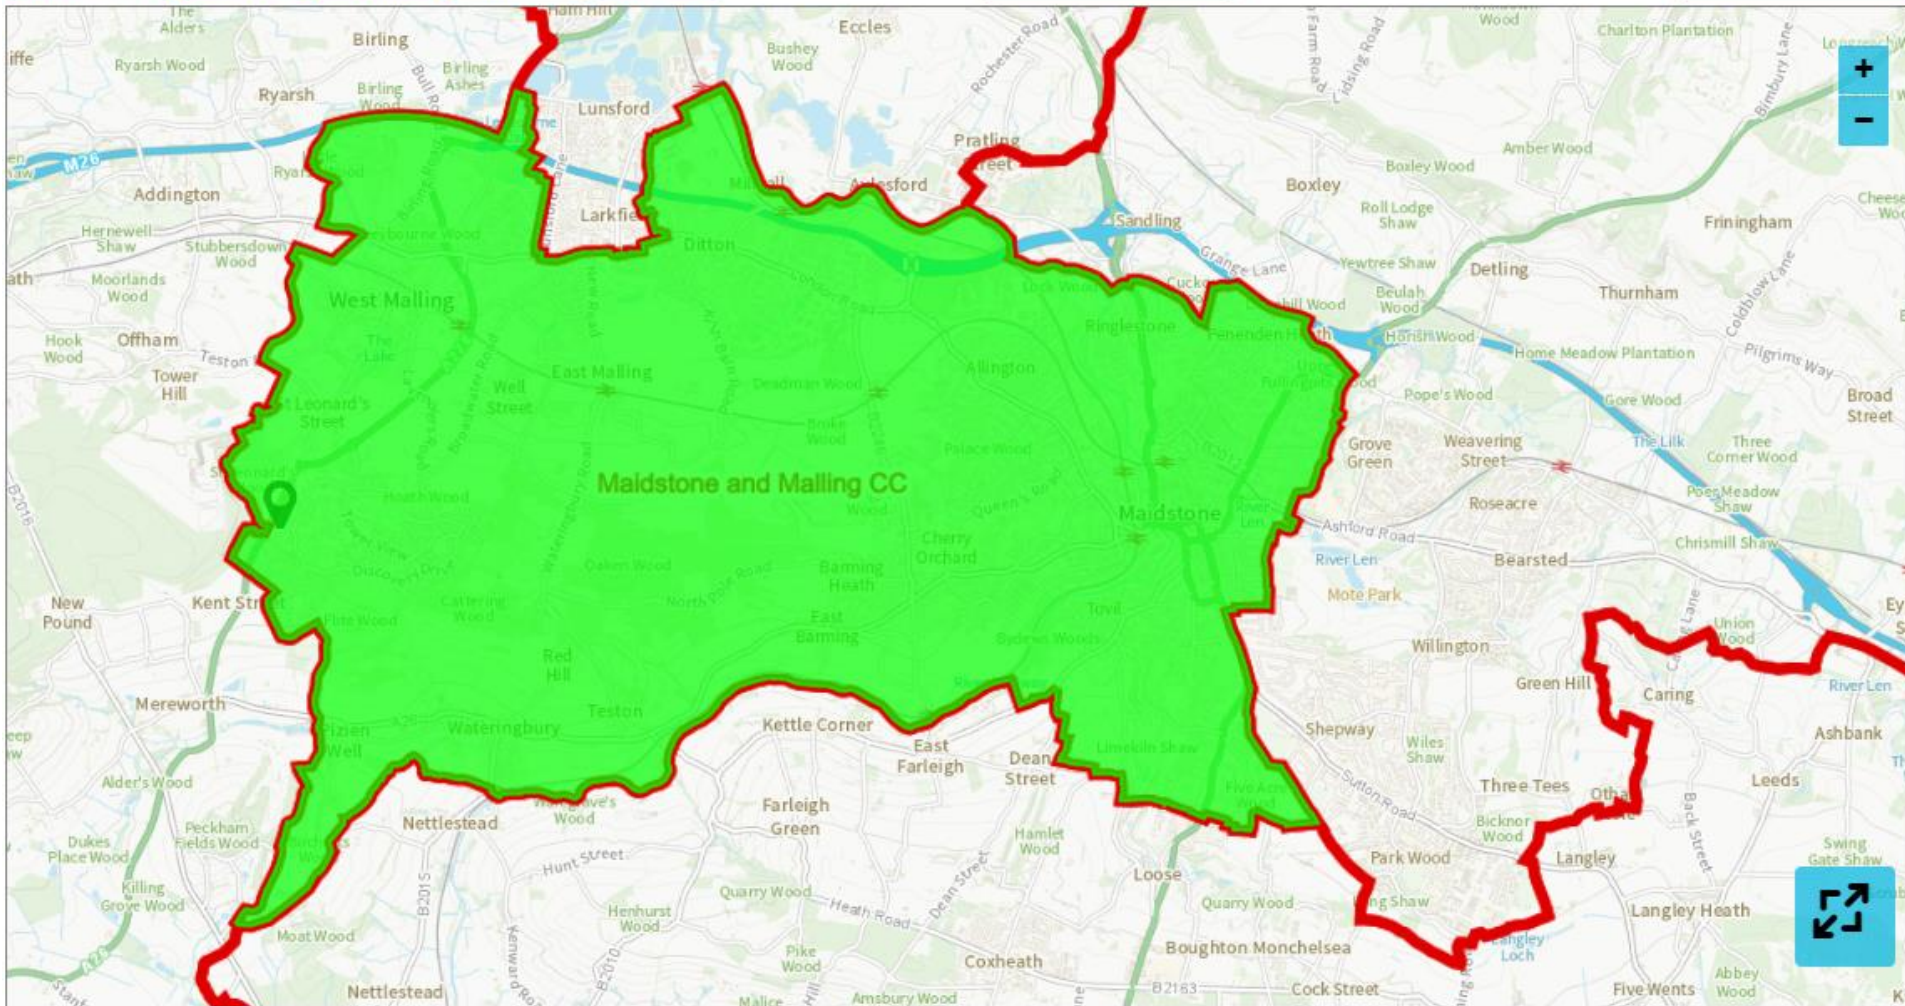

Proposed Maidstone & Malling CC

BOUNDARIES **MOVE** **PRINT** **DATA** **HELP**

Enter postcode
Search

Make a comment

Details of the selected area

Name

Electorate

Maidstone and Malling CC

74,685