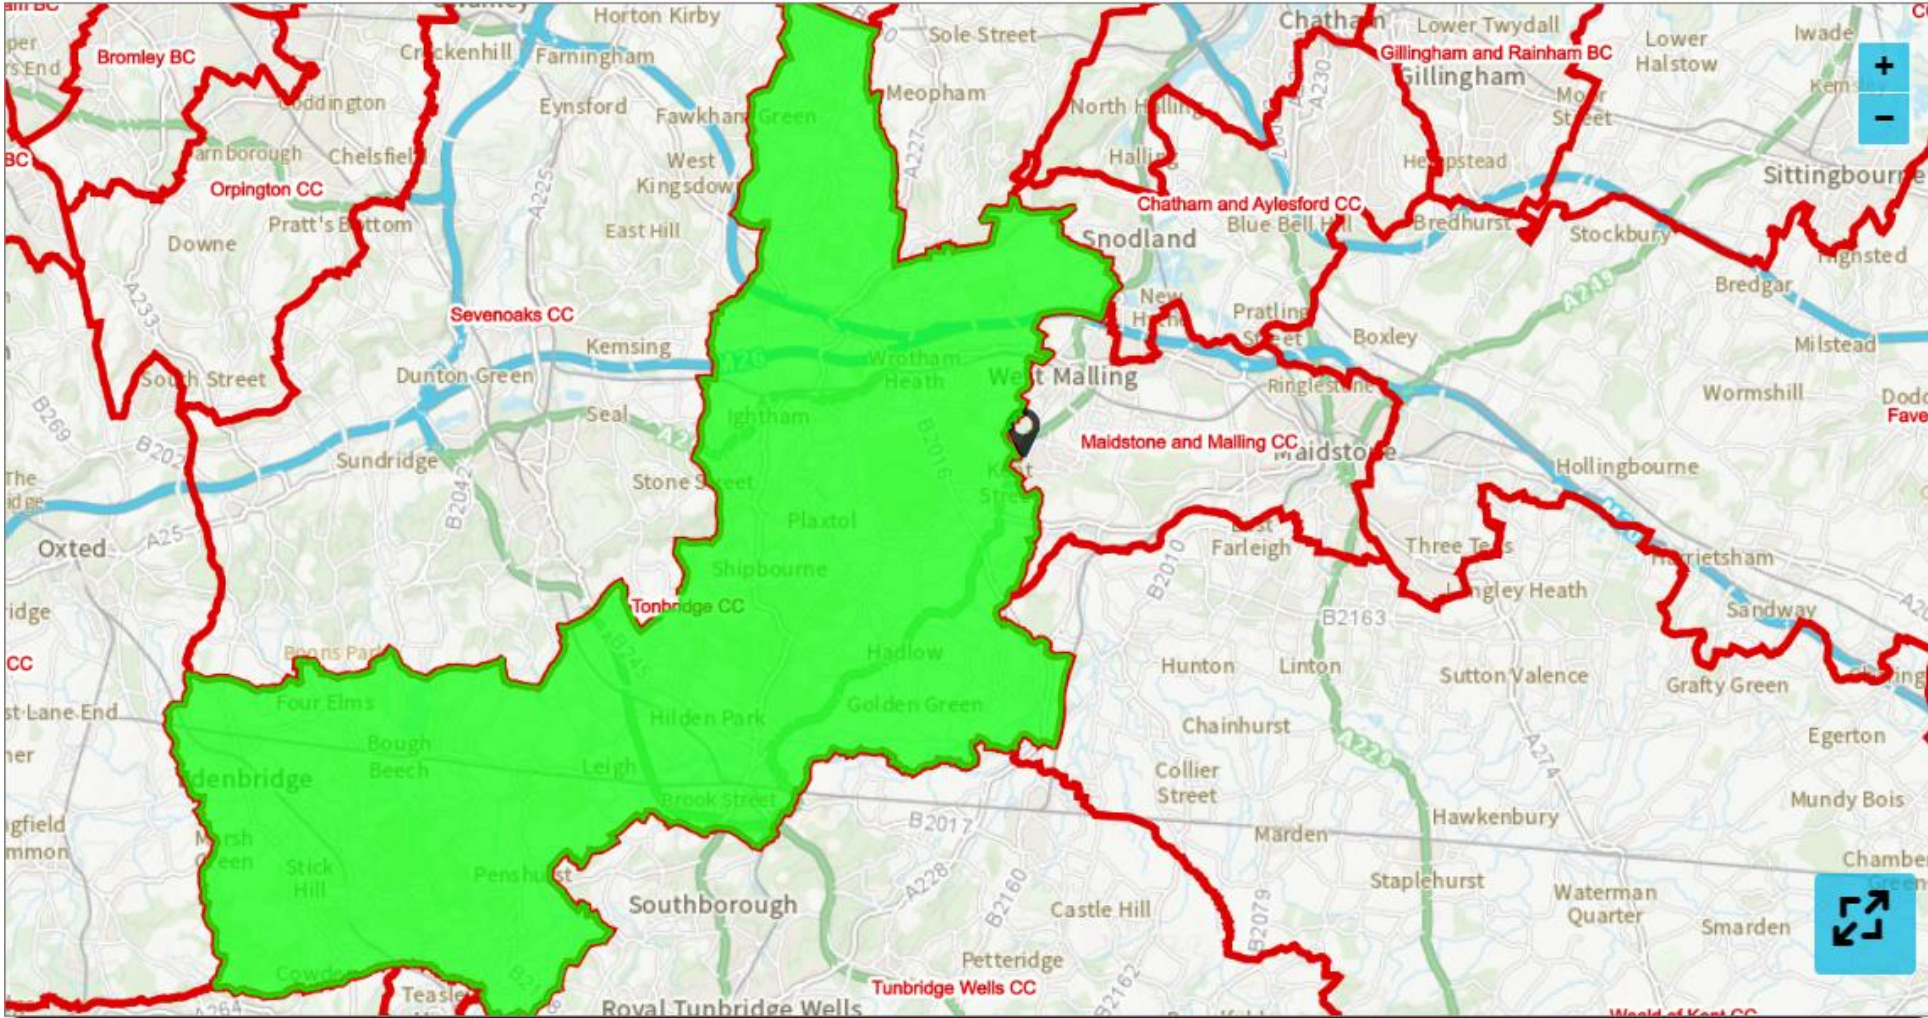

Enter postcode
Search

Make a comment

Details of the selected area ✖

Name	Electorate
Chatham and Aylesford CC	74,840

BOUNDARIES MOVE PRINT DATA HELP

Enter postcode
Search

Make a comment

Details of the selected area		X
Name	Electorate	
Tonbridge and Malling CC	80,368	

Proposed Tonbridge CC

BOUNDARIES **MOVE** **PRINT** **DATA** **HELP**

Enter postcode
Search

Make a comment

Details of the selected area

Name

Electorate

Tonbridge CC