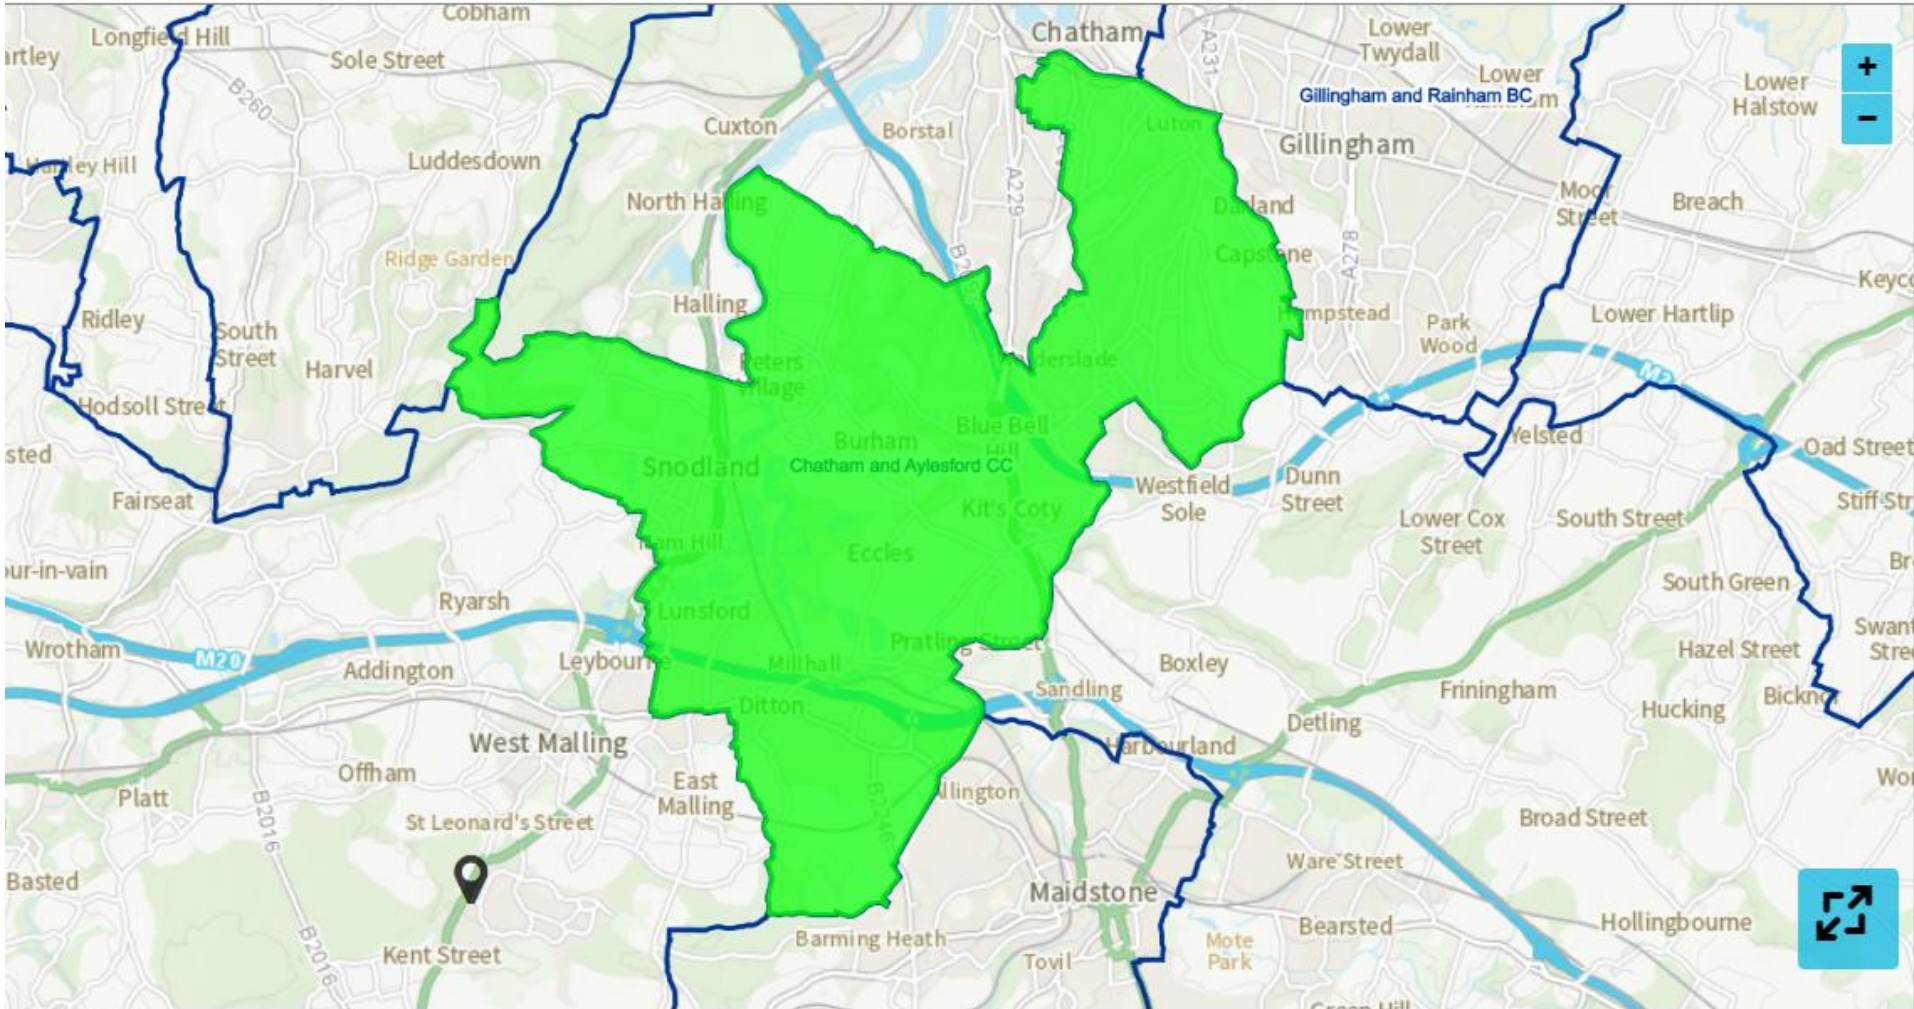

 **BOUNDARIES**
 **MOVE**
 **PRINT**
 **DATA**
 **HELP**

Enter postcode

 **Details of the selected area** 

Name	Electorate
Chatham and Aylesford CC	72,284

Proposed Chatham & Aylesford CC

BOUNDARIES **MOVE** **PRINT** **DATA** **HELP**

Enter postcode
Search

Make a comment

Details of the selected area ✖

Name	Electorate
Chatham and Aylesford CC	74,840

BOUNDARIES MOVE PRINT DATA HELP

Enter postcode
Search

Make a comment

Details of the selected area		X
Name	Electorate	
Tonbridge and Malling CC	80,368	

Proposed Tonbridge CC

BOUNDARIES **MOVE** **PRINT** **DATA** **HELP**

Enter postcode
Search

Make a comment

Details of the selected area

Name

Electorate

Tonbridge CC