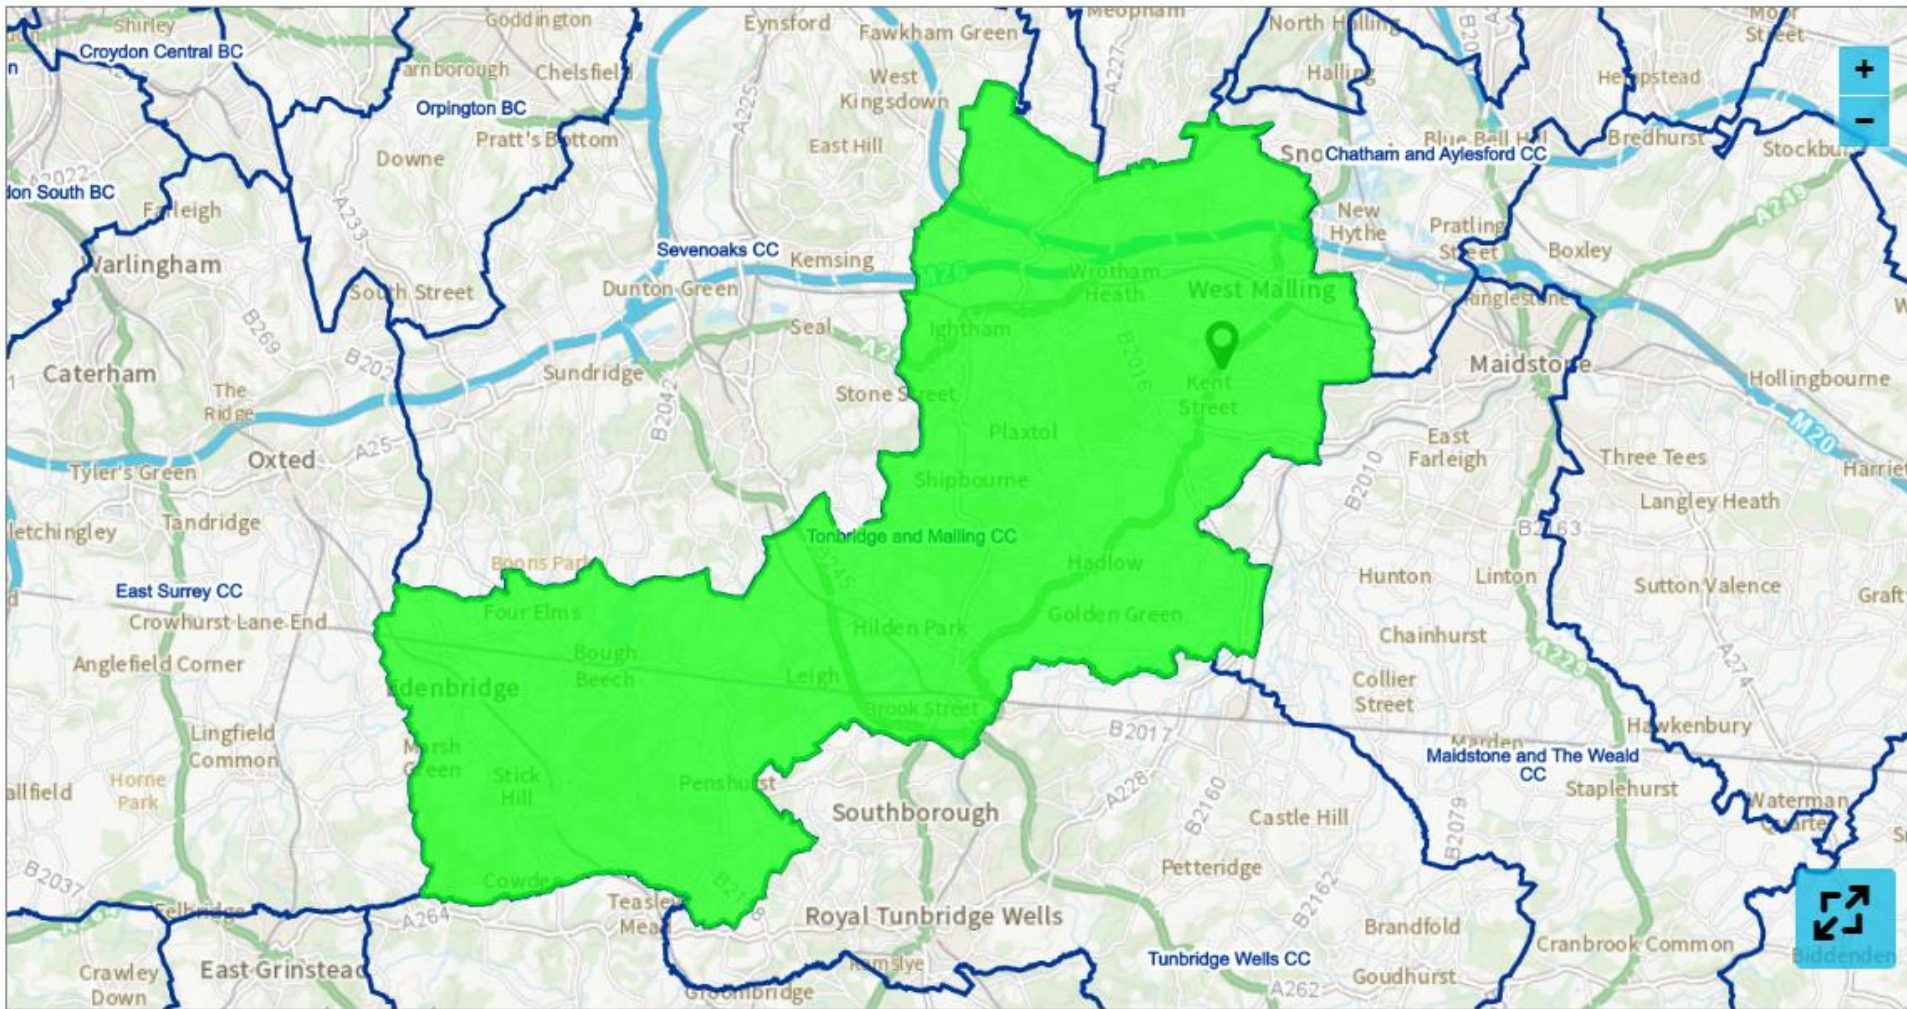

Enter postcode
Search

Make a comment

Details of the selected area ✖

Name	Electorate
Chatham and Aylesford CC	74,840

BOUNDARIES MOVE PRINT DATA HELP

Enter postcode
Search

Make a comment

Details of the selected area		X
Name	Electorate	
Tonbridge and Malling CC	80,368	

Proposed Tonbridge CC

BOUNDARIES **MOVE** **PRINT** **DATA** **HELP**

Enter postcode
Search

Make a comment

Details of the selected area

Name

Electorate

Tonbridge CC