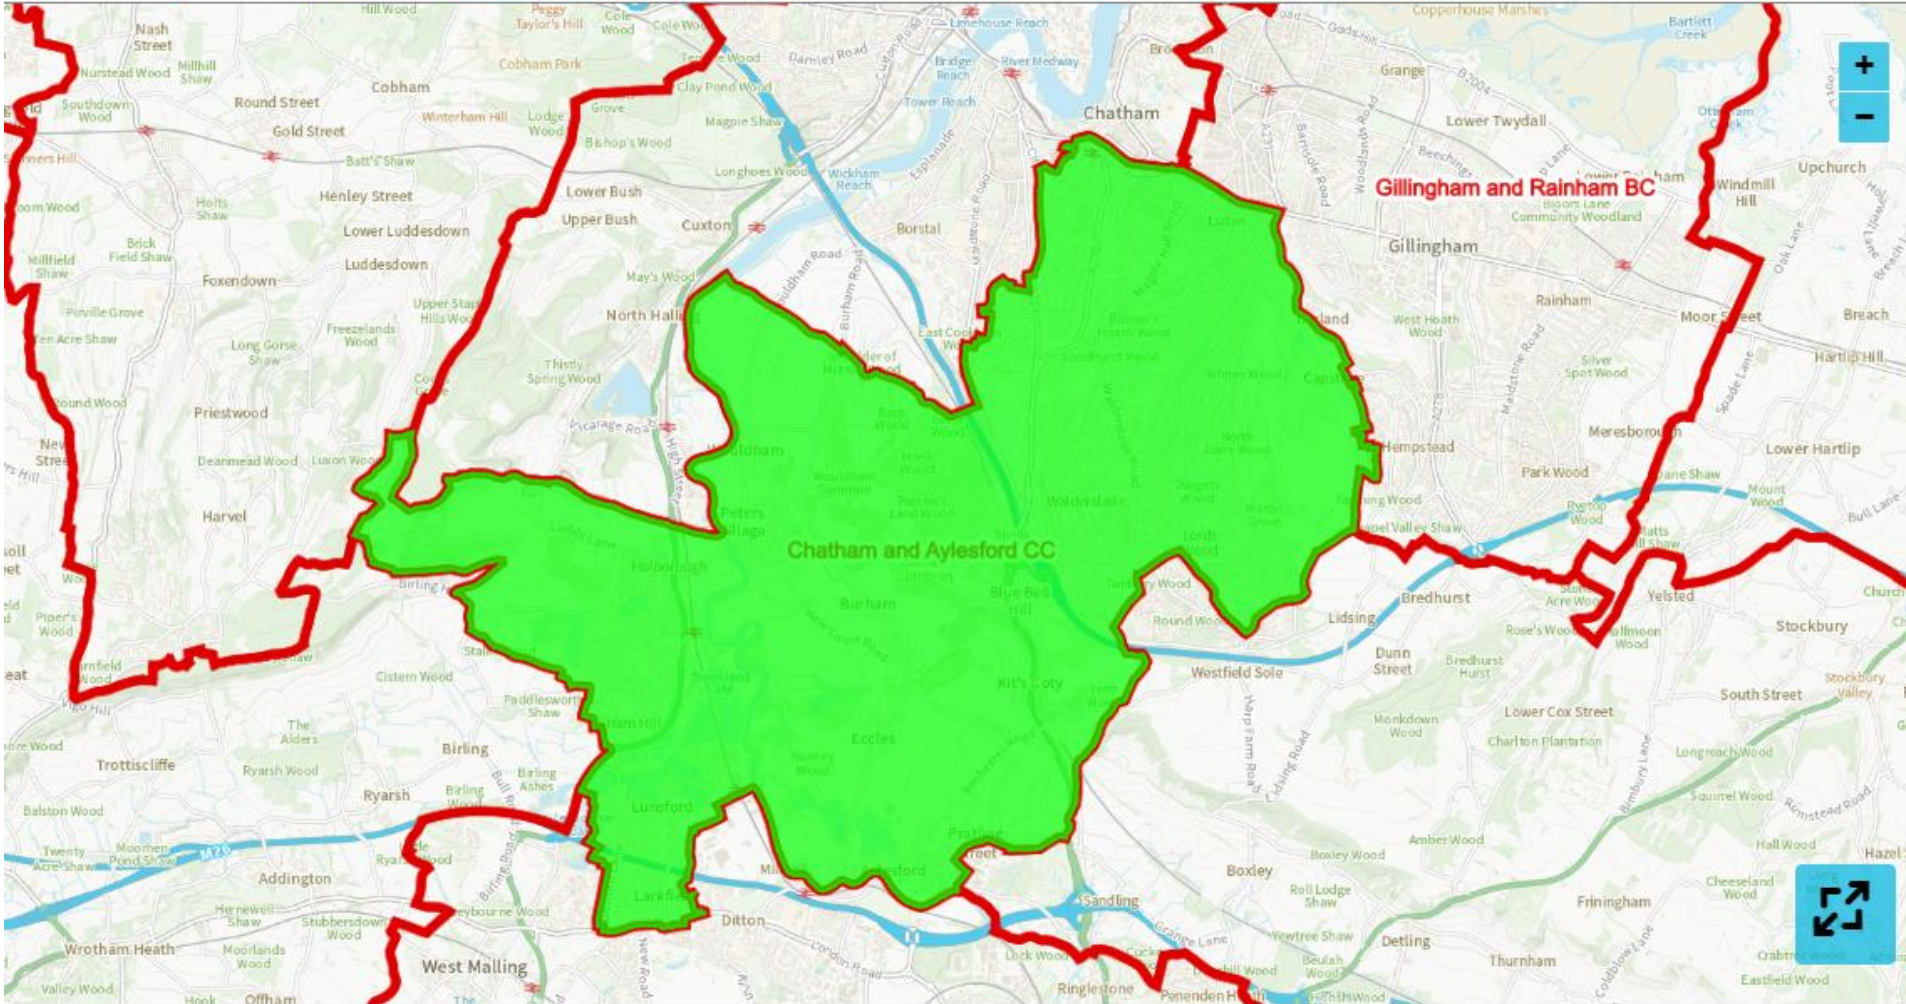

 **BOUNDARIES**
 **MOVE**
 **PRINT**
 **DATA**
 **HELP**

Enter postcode

 **Details of the selected area** 

Name	Electorate
Chatham and Aylesford CC	72,284

Proposed Chatham & Aylesford CC

BOUNDARIES **MOVE** **PRINT** **DATA** **HELP**

Enter postcode
Search

Make a comment

Details of the selected area ✖

Name	Electorate
Chatham and Aylesford CC	74,840

BOUNDARIES MOVE PRINT DATA HELP

Enter postcode
Search

Make a comment

Details of the selected area		X
Name	Electorate	
Tonbridge and Malling CC	80,368	