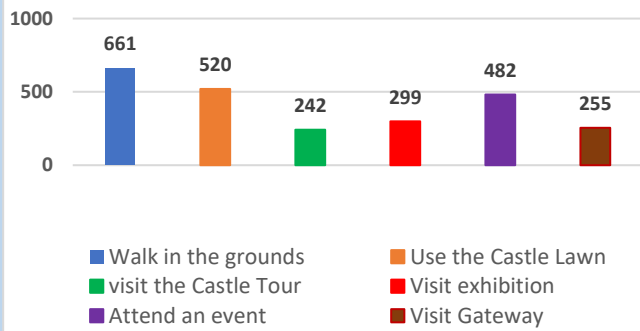

Have you attended any events/activities at Tonbridge Castle and grounds?

- Inside Tonbridge Castle
- On the Castle Lawn
- Within the grounds
- I have never visited any events

Have you attended any events/activities at Tonbridge Castle and grounds?

- Inside Tonbridge Castle
- On the Castle Lawn
- Within the grounds
- I have never visited any events

What would you like to see at Tonbridge Castle and grounds?

- Café
- Offices
- Residential accommodation
- Bar
- Other

What would you like to see at Tonbridge Castle and grounds?

- Café
- Offices
- Residential accommodation
- Bar
- Other

Why did you attend Tonbridge Castle and grounds?

Why did you attend Tonbridge Castle and grounds?