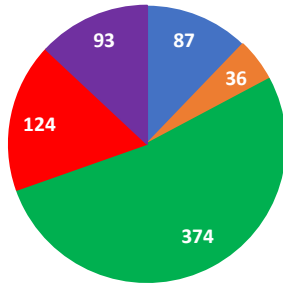

Annex 2A

Overview of responses from some questions received

On-line responses	724	One-to-One responses	400
Focus Groups (301 on-line / 74 One-to-One)		375	

When visiting Tonbridge Castle and grounds, were you:

- On my own
- With a group
- With family
- With adults and children
- With friends