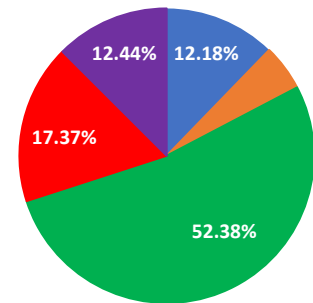

When visiting Tonbridge Castle and grounds, were you:

- On my own
- With a group
- With family
- With adults and children
- With friends