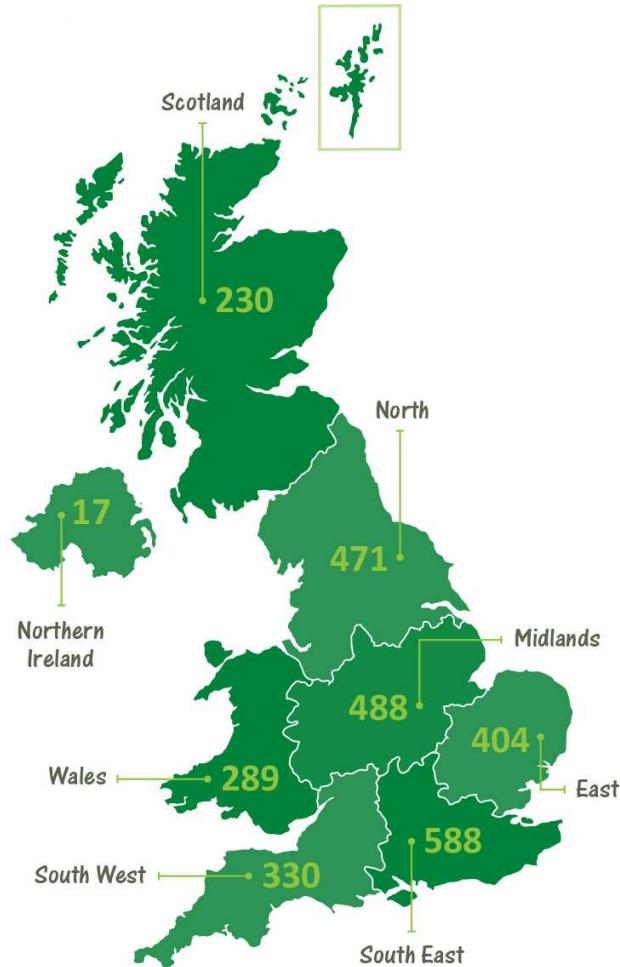

CENTENARY FIELDS

Commemorating World War I 2014-2018

fit 
fields in trust

1914
WWI CENTENARY
1918

Total Sites Protected

2,433
spaces

28,000
acres

CENTENARY FIELDS